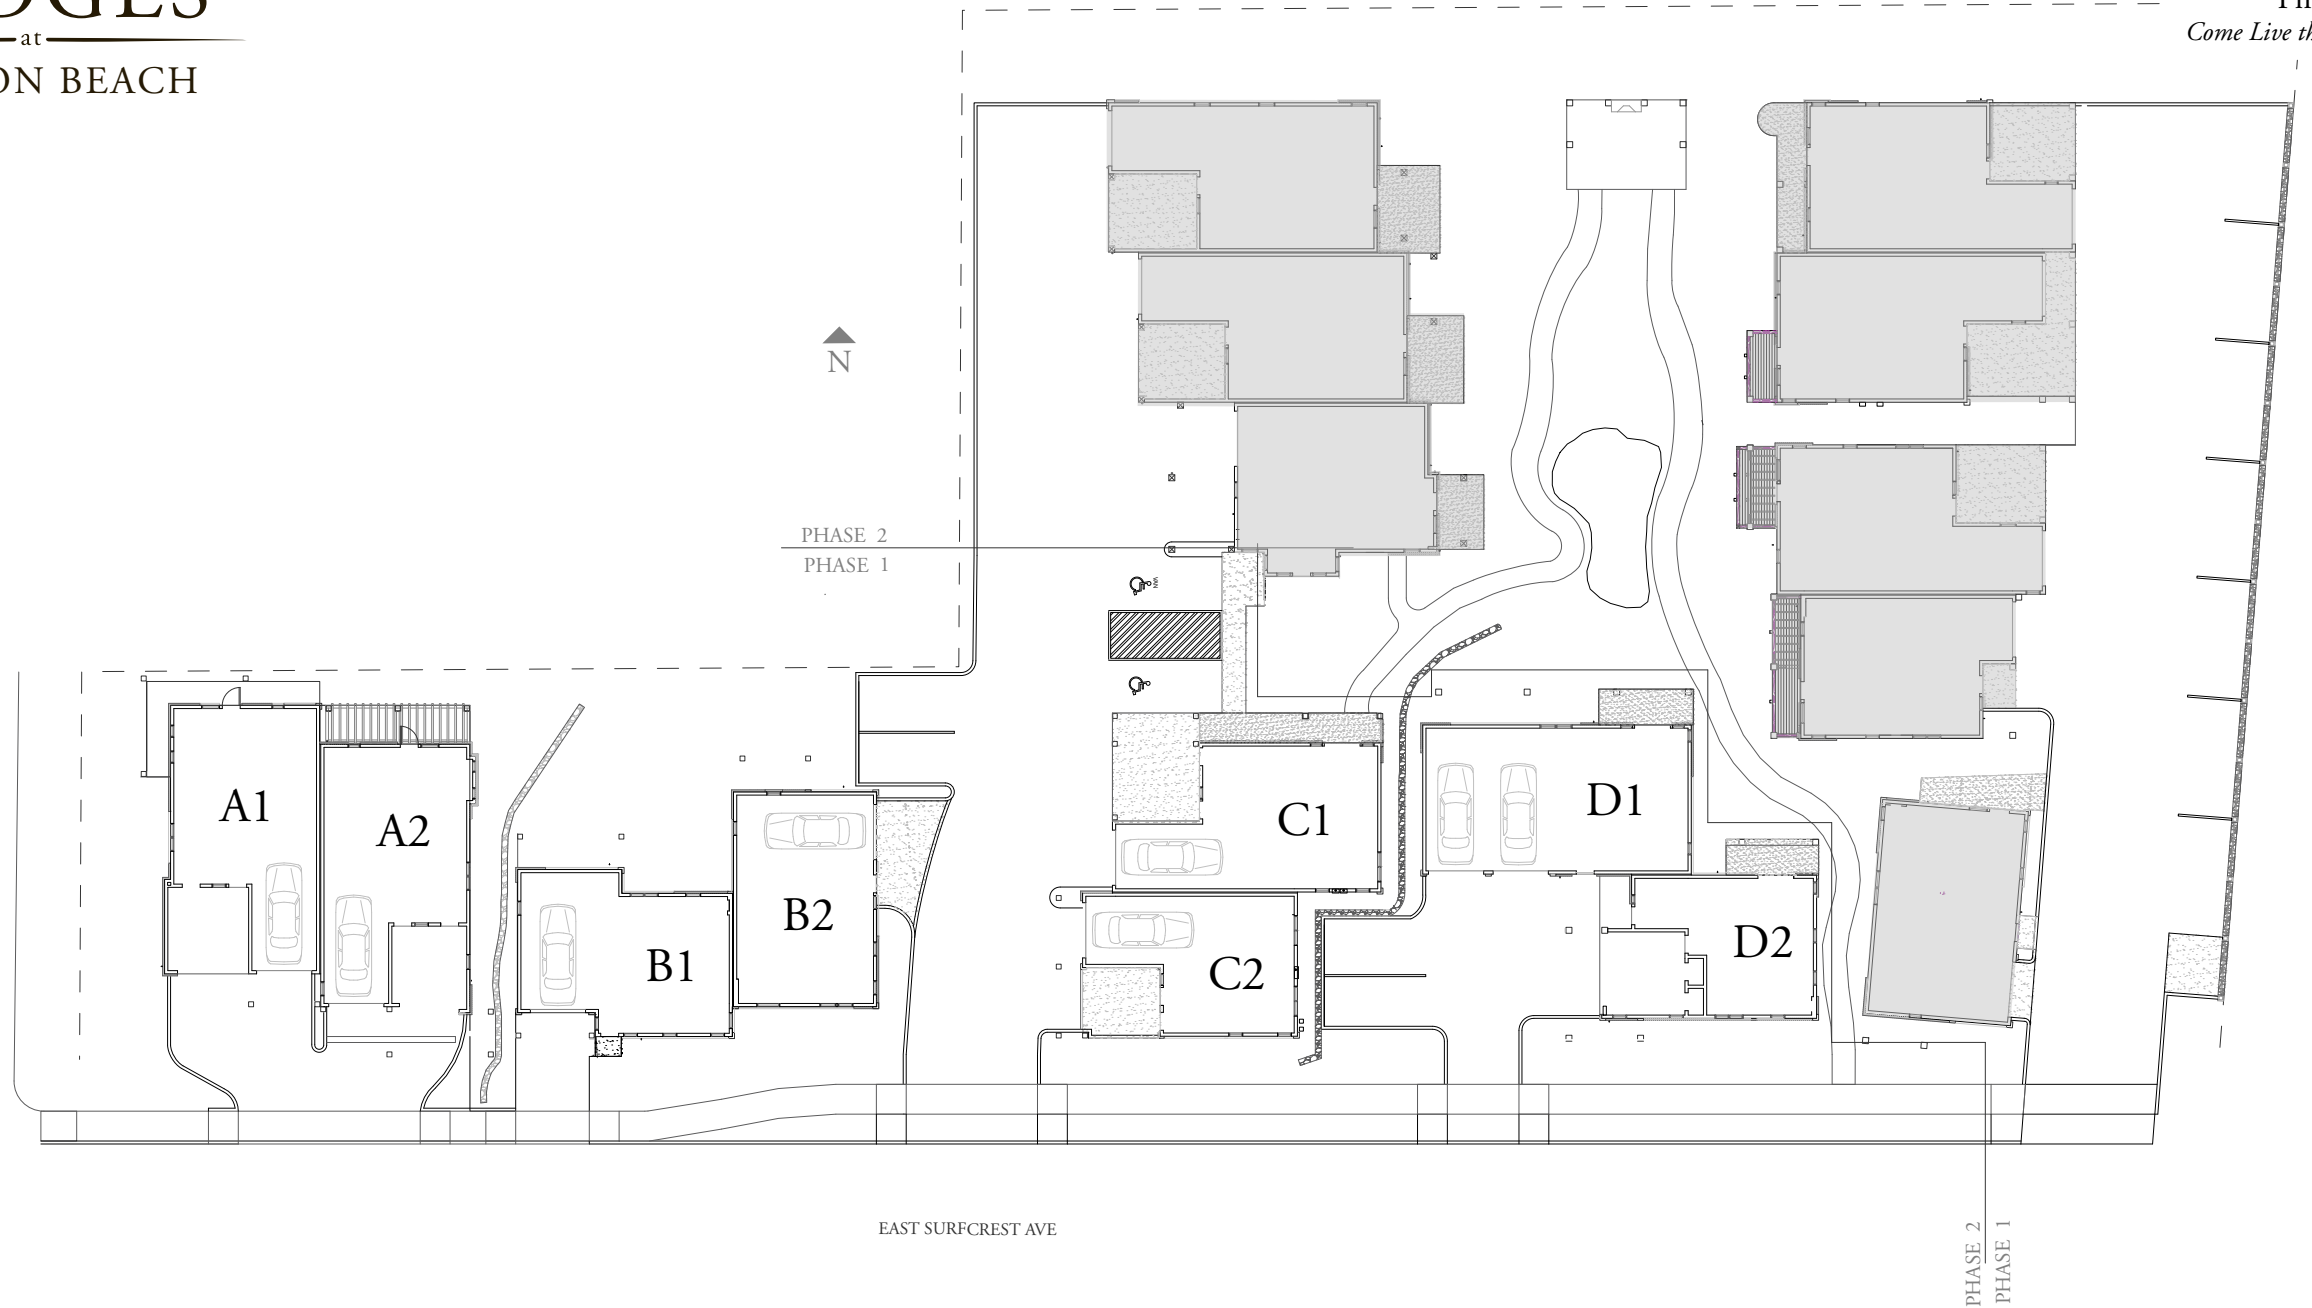

LODGES

at
CANNON BEACH

SITE PLAN
Phase 1
Come Live the Life

HEMLOCK STREET

PHASE 2
PHASE 1

EAST SURFCREST AVE

PHASE 2
PHASE 1

Small text at the bottom of the page: Square footages are approximate and based upon "architectural" measurements taken from architectural plans. Final square footages may differ, and the square footages as shown on the condominium declaration and plat will be based upon condominium measurement standards, which are not the same as "architectural" measurements.